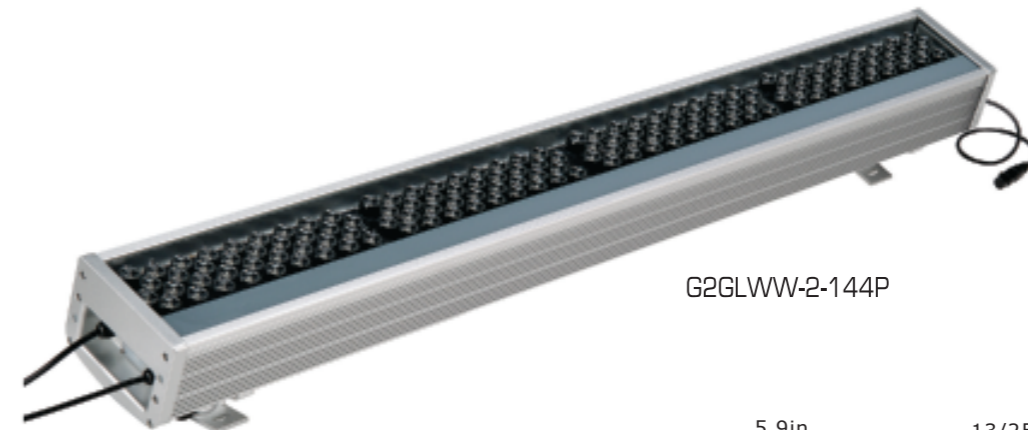

### G2G LIGHTING

155A 10th St Passaic, NJ07055

T: 973-575-2600 F: 973-575-2603

[www.g2glighting.com](http://www.g2glighting.com)

**G2G LED WALL WASHER**  
**1C SERIES**

<b>Model</b>	G2GLWW-1C-36P
Size	L13xW5.9xH8.3in
Main Body	Die Cast Aluminum/ADC12
Weight	4.3Kgs
LED Quantity	36 Power LEDs
Color	R-12,G-12,B-12
Input Voltage	120V~240V AC
Working Voltage	24VDC
Power Consumption	40W (Max.)
Lens	10° 20° 45° 15X50°

**G2G LED WALL WASHER**  
**2 SERIES**

G2GLWW-2-36P

G2GLWW-2-72P

G2GLWW-2-144P

Model	G2GLWW-2-36P	G2GLWW-2-72P	G2GLWW-2-144P
Size	L13xW5.9xH6.7in	L25.1xW5.9xH6.7in	L47.2xW5.9xH6.7in
Main Body	Extruded Aluminum.6063	Extruded Aluminum.6063	Extruded Aluminum.6063
Weight	5.0Kgs	8.5Kgs	15Kgs
LED Quantity	36 Power LEDs	72 Power LEDs	144 Power LEDs
Color	R-12,G-12,B-12	R-24,G-24,B-24	R-48,G-48,B-48
Input Voltage	120V/240VAC	120V/240VAC	120V/240VAC
Working Voltage	24VDC	24VDC	24VDC
Power Consumption	40W (Max.)	90W (Max.)	170W (Max.)
Lens	10° 20° 45° 15X50°	10° 20° 45° 15X50°	10° 20° 45° 15X50°