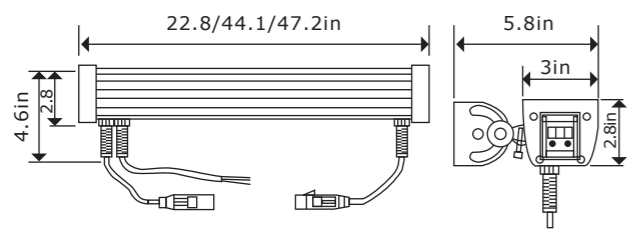

### G2G LIGHTING

155A 10th St Passaic, NJ07055

T: 973-575-2600 F: 973-575-2603

[www.g2glighting.com](http://www.g2glighting.com)

**G2G LED WALL WASHER**  
**1C SERIES**

<b>Model</b>	G2GLWW-1C-36P
Size	L13xW5.9xH8.3in
Main Body	Die Cast Aluminum/ADC12
Weight	4.3Kgs
LED Quantity	36 Power LEDs
Color	R-12,G-12,B-12
Input Voltage	120V~240V AC
Working Voltage	24VDC
Power Consumption	40W (Max.)
Lens	10° 20° 45° 15X50°

**G2G LED WALL WASHER**  
**2 SERIES**

G2GLWW-2-36P

G2GLWW-2-72P

G2GLWW-2-144P

Model	G2GLWW-2-36P	G2GLWW-2-72P	G2GLWW-2-144P
Size	L13xW5.9xH6.7in	L25.1xW5.9xH6.7in	L47.2xW5.9xH6.7in
Main Body	Extruded Aluminum.6063	Extruded Aluminum.6063	Extruded Aluminum.6063
Weight	5.0Kgs	8.5Kgs	15Kgs
LED Quantity	36 Power LEDs	72 Power LEDs	144 Power LEDs
Color	R-12,G-12,B-12	R-24,G-24,B-24	R-48,G-48,B-48
Input Voltage	120V/240VAC	120V/240VAC	120V/240VAC
Working Voltage	24VDC	24VDC	24VDC
Power Consumption	40W (Max.)	90W (Max.)	170W (Max.)
Lens	10° 20° 45° 15X50°	10° 20° 45° 15X50°	10° 20° 45° 15X50°

**G2G LED WALL WASHER**  
**5B SERIES**

Model	G2GLWW-5B-18P-L500	G2GLWW-5B-36P-L1000	G2GLWW-5B-36P-L1200
Size	L22.8xW5.8xH2.8in	L44xW5.8xH2.8in	L47.2xW5.8xH2.8in
Main Body	Extruded Aluminum.6063	Extruded Aluminum.6063	Extruded Aluminum.6063
Weight	2.8 Kgs	4.3Kgs	4.6Kgs
LED Quantity	18 Power LEDs	36 Power LEDs	36 Power LEDs
Color	R-6,G-6,B-6	R-12,G-12,B-12	R-12,G-12,B-12
Input Voltage	120V~240V AC	120V~240V AC	120V~240V AC
Working Voltage	24VDC	24VDC	24VDC
Power Consumption	20W (Max.)	40W (Max.)	40W (Max.)
Lens	10° 20° 45°	10° 20° 45°	10° 20° 45°