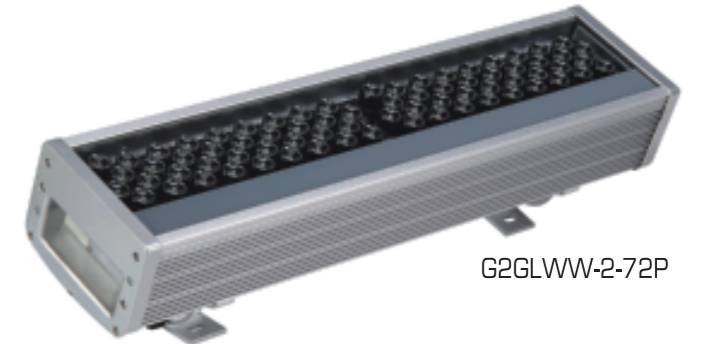

### G2G LIGHTING

155A 10th St Passaic, NJ07055

T: 973-575-2600 F: 973-575-2603

[www.g2glighting.com](http://www.g2glighting.com)

**G2G LED WALL WASHER**  
**1C SERIES**

<b>Model</b>	G2GLWW-1C-36P
Size	L13xW5.9xH8.3in
Main Body	Die Cast Aluminum/ADC12
Weight	4.3Kgs
LED Quantity	36 Power LEDs
Color	R-12,G-12,B-12
Input Voltage	120V~240V AC
Working Voltage	24VDC
Power Consumption	40W (Max.)
Lens	10° 20° 45° 15X50°

**G2G LED WALL WASHER**  
**2 SERIES**

G2GLWW-2-36P

G2GLWW-2-72P

G2GLWW-2-144P

Model	G2GLWW-2-36P	G2GLWW-2-72P	G2GLWW-2-144P
Size	L13xW5.9xH6.7in	L25.1xW5.9xH6.7in	L47.2xW5.9xH6.7in
Main Body	Extruded Aluminum.6063	Extruded Aluminum.6063	Extruded Aluminum.6063
Weight	5.0Kgs	8.5Kgs	15Kgs
LED Quantity	36 Power LEDs	72 Power LEDs	144 Power LEDs
Color	R-12,G-12,B-12	R-24,G-24,B-24	R-48,G-48,B-48
Input Voltage	120V/240VAC	120V/240VAC	120V/240VAC
Working Voltage	24VDC	24VDC	24VDC
Power Consumption	40W (Max.)	90W (Max.)	170W (Max.)
Lens	10° 20° 45° 15X50°	10° 20° 45° 15X50°	10° 20° 45° 15X50°