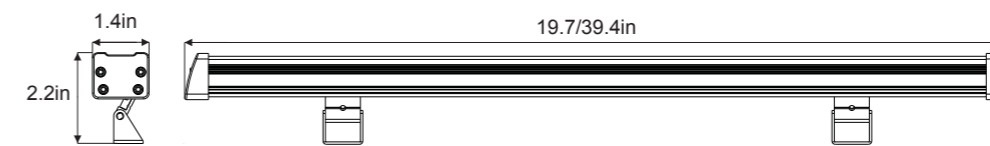

**G2G LED WALL WASHER**  
**5B SERIES**

Model	G2GLWW-5B-18P-L500	G2GLWW-5B-36P-L1000	G2GLWW-5B-36P-L1200
Size	L22.8xW5.8xH2.8in	L44xW5.8xH2.8in	L47.2xW5.8xH2.8in
Main Body	Extruded Aluminum.6063	Extruded Aluminum.6063	Extruded Aluminum.6063
Weight	2.8 Kgs	4.3Kgs	4.6Kgs
LED Quantity	18 Power LEDs	36 Power LEDs	36 Power LEDs
Color	R-6,G-6,B-6	R-12,G-12,B-12	R-12,G-12,B-12
Input Voltage	120V~240V AC	120V~240V AC	120V~240V AC
Working Voltage	24VDC	24VDC	24VDC
Power Consumption	20W (Max.)	40W (Max.)	40W (Max.)
Lens	10° 20° 45°	10° 20° 45°	10° 20° 45°

**G2G LED WALL WASHER**  
**6B SERIES**

G2GLWW-6B-36P

G2GLWW-6B-18P

Model	G2GLWW-6B-18P	G2GLWW-6B-36P
Size	D6.7xH7.1in	D8.3xH7.5in
Main Body	Die CastAluminum/ADC12	Die CastAluminum/ADC12
Weight	2.35Kgs	3.17Kgs
LED Quantity	18 Power LEDs	36 Power LEDs
Color	R-6,G-6,B-6	R-12,G-12,B-12
Input Voltage	100~240V AC	100~240V AC
Working Voltage	24VDC	24VDC
Power Consumption	20W (Max.)	36W (Max.)
Lens	10° 20° 45° 15X50°	10° 20° 45° 15X50°

**G2G LED WALL WASHER**  
**7 SERIES**

G2GLWW-7-36P

G2GLWW-7-72P

Model	G2GLWW-7-36P	G2GLWW-7-72P
Size	L10.6xW12.6xH11.8in	L15.7xW12.6xH11.8in
Main Body	Extruded Aluminum.6063+iron	Extruded Aluminum.6063+iron
Weight	10Kgs	16Kgs
LED Quantity	36 Power LEDs	72 Power LEDs
Color	R-12,G-12,B-12	R-24,G-24,B-24,
Input Voltage	100~240V AC	100~240V AC
Working Voltage	48VDC	48VDC
Power Consumption	95W (Max.)	180W (Max.)
Lens	15° 30° 45°	15° 30° 45°

**G2G LED OONA SLIM WALL WASHER**  
**OONA SLIM SERIES**

Oona Slim Wall Washer-24P

Oona Slim Wall Washer-48P

Model	Oona Slim Wall Washer-24P	Oona Slim Wall Washer-48P
Size	L19.7xW1.4xH2.2in	L39.4xW35.5xH2.2in
Main Body	Extruded Aluminum.6063+iron	Extruded Aluminum.6063+iron
Weight	0.95Kgs	1.9Kgs
LED Quantity	24 Power LEDs	48 Power LEDs
Color	White WarmWhite	White WarmWhite
Input Voltage	24VDC	24VDC
Working Voltage	24VDC	24VDC
Power Consumption	10W (Max.)	20W (Max.)
Lens	15° 30° 20X60°	15° 30° 20X60°