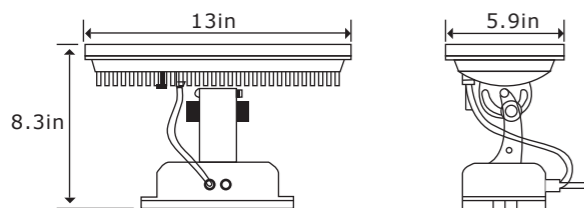

### G2G LIGHTING

155A 10th St Passaic, NJ07055

T: 973-575-2600 F: 973-575-2603

[www.g2glighting.com](http://www.g2glighting.com)

**G2G LED WALL WASHER**  
**1C SERIES**

<b>Model</b>	G2GLWW-1C-36P
Size	L13xW5.9xH8.3in
Main Body	Die Cast Aluminum/ADC12
Weight	4.3Kgs
LED Quantity	36 Power LEDs
Color	R-12,G-12,B-12
Input Voltage	120V~240V AC
Working Voltage	24VDC
Power Consumption	40W (Max.)
Lens	10° 20° 45° 15X50°

**G2G LED WALL WASHER**  
**2 SERIES**

G2GLWW-2-36P

G2GLWW-2-72P

G2GLWW-2-144P

Model	G2GLWW-2-36P	G2GLWW-2-72P	G2GLWW-2-144P
Size	L13xW5.9xH6.7in	L25.1xW5.9xH6.7in	L47.2xW5.9xH6.7in
Main Body	Extruded Aluminum.6063	Extruded Aluminum.6063	Extruded Aluminum.6063
Weight	5.0Kgs	8.5Kgs	15Kgs
LED Quantity	36 Power LEDs	72 Power LEDs	144 Power LEDs
Color	R-12,G-12,B-12	R-24,G-24,B-24	R-48,G-48,B-48
Input Voltage	120V/240VAC	120V/240VAC	120V/240VAC
Working Voltage	24VDC	24VDC	24VDC
Power Consumption	40W (Max.)	90W (Max.)	170W (Max.)
Lens	10° 20° 45° 15X50°	10° 20° 45° 15X50°	10° 20° 45° 15X50°

**G2G LED WALL WASHER**  
**5B SERIES**

Model	G2GLWW-5B-18P-L500	G2GLWW-5B-36P-L1000	G2GLWW-5B-36P-L1200
Size	L22.8xW5.8xH2.8in	L44xW5.8xH2.8in	L47.2xW5.8xH2.8in
Main Body	Extruded Aluminum.6063	Extruded Aluminum.6063	Extruded Aluminum.6063
Weight	2.8 Kgs	4.3Kgs	4.6Kgs
LED Quantity	18 Power LEDs	36 Power LEDs	36 Power LEDs
Color	R-6,G-6,B-6	R-12,G-12,B-12	R-12,G-12,B-12
Input Voltage	120V~240V AC	120V~240V AC	120V~240V AC
Working Voltage	24VDC	24VDC	24VDC
Power Consumption	20W (Max.)	40W (Max.)	40W (Max.)
Lens	10° 20° 45°	10° 20° 45°	10° 20° 45°