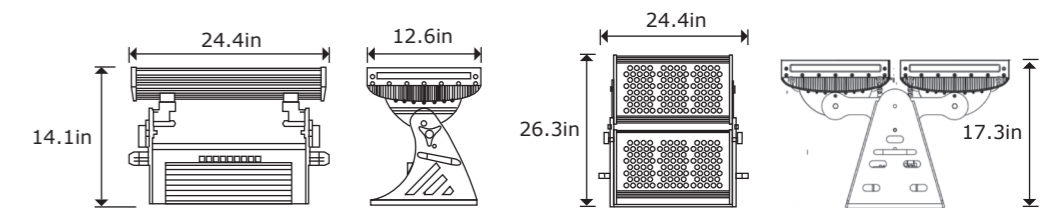

**G2G LED WALL WASHER**  
**5B SERIES**

Model	G2GLWW-5B-18P-L500	G2GLWW-5B-36P-L1000	G2GLWW-5B-36P-L1200
Size	L22.8xW5.8xH2.8in	L44xW5.8xH2.8in	L47.2xW5.8xH2.8in
Main Body	Extruded Aluminum.6063	Extruded Aluminum.6063	Extruded Aluminum.6063
Weight	2.8 Kgs	4.3Kgs	4.6Kgs
LED Quantity	18 Power LEDs	36 Power LEDs	36 Power LEDs
Color	R-6,G-6,B-6	R-12,G-12,B-12	R-12,G-12,B-12
Input Voltage	120V~240V AC	120V~240V AC	120V~240V AC
Working Voltage	24VDC	24VDC	24VDC
Power Consumption	20W (Max.)	40W (Max.)	40W (Max.)
Lens	10° 20° 45°	10° 20° 45°	10° 20° 45°

**G2G LED WALL WASHER**  
**7 SERIES**

G2GLWW-7-36P

G2GLWW-7-72P

Model	G2GLWW-7-36P	G2GLWW-7-72P
Size	L10.6xW12.6xH11.8in	L15.7xW12.6xH11.8in
Main Body	Extruded Aluminum.6063+iron	Extruded Aluminum.6063+iron
Weight	10Kgs	16Kgs
LED Quantity	36 Power LEDs	72 Power LEDs
Color	R-12,G-12,B-12	R-24,G-24,B-24,
Input Voltage	100~240V AC	100~240V AC
Working Voltage	48VDC	48VDC
Power Consumption	95W (Max.)	180W (Max.)
Lens	15° 30° 45°	15° 30° 45°

**G2G LED OONA SLIM WALL WASHER**  
**OONA SLIM SERIES**

Oona Slim Wall Washer-24P

Oona Slim Wall Washer-48P

Model	Oona Slim Wall Washer-24P	Oona Slim Wall Washer-48P
Size	L19.7xW1.4xH2.2in	L39.4xW35.5xH2.2in
Main Body	Extruded Aluminum.6063+iron	Extruded Aluminum.6063+iron
Weight	0.95Kgs	1.9Kgs
LED Quantity	24 Power LEDs	48 Power LEDs
Color	White WarmWhite	White WarmWhite
Input Voltage	24VDC	24VDC
Working Voltage	24VDC	24VDC
Power Consumption	10W (Max.)	20W (Max.)
Lens	15° 30° 20X60°	15° 30° 20X60°

**G2G LED WALL WASHER**  
**8C SERIES**

G2GLWW-8C-216P

G2GLWW-8C-108P

Model	G2GLWW-8C-108P	G2GLWW-8C-216P
Size	L12.6xW24.4xH14.1in	L26.3xW24.4xH17.3in
Main Body	Extruded Aluminum.6063+A3 iron	Extruded Aluminum.6063+A3 iron
Weight	30Kgs	51Kgs
LED Quantity	108 Power LEDs	216 Power LEDs
Color	R-36,G-36,B-36	R-72,G-72,B-72
Input Voltage	100~240V AC	100~240V AC
Working Voltage	48VDC	48VDC
Power Consumption	250W (Max.)	500W (Max.)
Lens	15° 30° 45°	15° 30° 45°