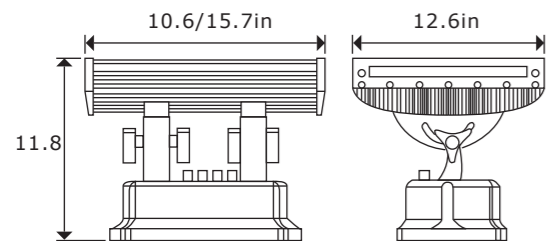

**G2G LED WALL WASHER**  
**5B SERIES**

Model	G2GLWW-5B-18P-L500	G2GLWW-5B-36P-L1000	G2GLWW-5B-36P-L1200
Size	L22.8xW5.8xH2.8in	L44xW5.8xH2.8in	L47.2xW5.8xH2.8in
Main Body	Extruded Aluminum.6063	Extruded Aluminum.6063	Extruded Aluminum.6063
Weight	2.8 Kgs	4.3Kgs	4.6Kgs
LED Quantity	18 Power LEDs	36 Power LEDs	36 Power LEDs
Color	R-6,G-6,B-6	R-12,G-12,B-12	R-12,G-12,B-12
Input Voltage	120V~240V AC	120V~240V AC	120V~240V AC
Working Voltage	24VDC	24VDC	24VDC
Power Consumption	20W (Max.)	40W (Max.)	40W (Max.)
Lens	10° 20° 45°	10° 20° 45°	10° 20° 45°

**G2G LED WALL WASHER**  
**6B SERIES**

G2GLWW-6B-36P

G2GLWW-6B-18P

Model	G2GLWW-6B-18P	G2GLWW-6B-36P
Size	D6.7xH7.1in	D8.3xH7.5in
Main Body	Die CastAluminum/ADC12	Die CastAluminum/ADC12
Weight	2.35Kgs	3.17Kgs
LED Quantity	18 Power LEDs	36 Power LEDs
Color	R-6,G-6,B-6	R-12,G-12,B-12
Input Voltage	100~240V AC	100~240V AC
Working Voltage	24VDC	24VDC
Power Consumption	20W (Max.)	36W (Max.)
Lens	10° 20° 45° 15X50°	10° 20° 45° 15X50°

**G2G LED WALL WASHER**  
**7 SERIES**

G2GLWW-7-36P

G2GLWW-7-72P

Model	G2GLWW-7-36P	G2GLWW-7-72P
Size	L10.6xW12.6xH11.8in	L15.7xW12.6xH11.8in
Main Body	Extruded Aluminum.6063+iron	Extruded Aluminum.6063+iron
Weight	10Kgs	16Kgs
LED Quantity	36 Power LEDs	72 Power LEDs
Color	R-12,G-12,B-12	R-24,G-24,B-24,
Input Voltage	100~240V AC	100~240V AC
Working Voltage	48VDC	48VDC
Power Consumption	95W (Max.)	180W (Max.)
Lens	15° 30° 45°	15° 30° 45°

**G2G LED OONA SLIM WALL WASHER**  
**OONA SLIM SERIES**

Oona Slim Wall Washer-24P

Oona Slim Wall Washer-48P

Model	Oona Slim Wall Washer-24P	Oona Slim Wall Washer-48P
Size	L19.7xW1.4xH2.2in	L39.4xW35.5xH2.2in
Main Body	Extruded Aluminum.6063+iron	Extruded Aluminum.6063+iron
Weight	0.95Kgs	1.9Kgs
LED Quantity	24 Power LEDs	48 Power LEDs
Color	White WarmWhite	White WarmWhite
Input Voltage	24VDC	24VDC
Working Voltage	24VDC	24VDC
Power Consumption	10W (Max.)	20W (Max.)
Lens	15° 30° 20X60°	15° 30° 20X60°