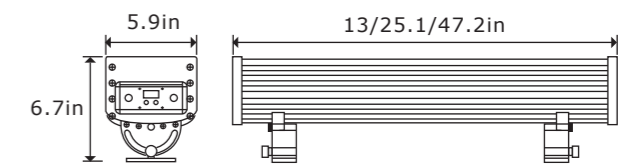

### G2G LIGHTING

155A 10th St Passaic, NJ07055

T: 973-575-2600 F: 973-575-2603

[www.g2glighting.com](http://www.g2glighting.com)

**G2G LED WALL WASHER**  
**1C SERIES**

<b>Model</b>	G2GLWW-1C-36P
Size	L13xW5.9xH8.3in
Main Body	Die Cast Aluminum/ADC12
Weight	4.3Kgs
LED Quantity	36 Power LEDs
Color	R-12,G-12,B-12
Input Voltage	120V~240V AC
Working Voltage	24VDC
Power Consumption	40W (Max.)
Lens	10° 20° 45° 15X50°

**G2G LED WALL WASHER**  
**2 SERIES**

G2GLWW-2-36P

G2GLWW-2-72P

G2GLWW-2-144P

Model	G2GLWW-2-36P	G2GLWW-2-72P	G2GLWW-2-144P
Size	L13xW5.9xH6.7in	L25.1xW5.9xH6.7in	L47.2xW5.9xH6.7in
Main Body	Extruded Aluminum.6063	Extruded Aluminum.6063	Extruded Aluminum.6063
Weight	5.0Kgs	8.5Kgs	15Kgs
LED Quantity	36 Power LEDs	72 Power LEDs	144 Power LEDs
Color	R-12,G-12,B-12	R-24,G-24,B-24	R-48,G-48,B-48
Input Voltage	120V/240VAC	120V/240VAC	120V/240VAC
Working Voltage	24VDC	24VDC	24VDC
Power Consumption	40W (Max.)	90W (Max.)	170W (Max.)
Lens	10° 20° 45° 15X50°	10° 20° 45° 15X50°	10° 20° 45° 15X50°

**G2G LED WALL WASHER**  
**5B SERIES**

Model	G2GLWW-5B-18P-L500	G2GLWW-5B-36P-L1000	G2GLWW-5B-36P-L1200
Size	L22.8xW5.8xH2.8in	L44xW5.8xH2.8in	L47.2xW5.8xH2.8in
Main Body	Extruded Aluminum.6063	Extruded Aluminum.6063	Extruded Aluminum.6063
Weight	2.8 Kgs	4.3Kgs	4.6Kgs
LED Quantity	18 Power LEDs	36 Power LEDs	36 Power LEDs
Color	R-6,G-6,B-6	R-12,G-12,B-12	R-12,G-12,B-12
Input Voltage	120V~240V AC	120V~240V AC	120V~240V AC
Working Voltage	24VDC	24VDC	24VDC
Power Consumption	20W (Max.)	40W (Max.)	40W (Max.)
Lens	10° 20° 45°	10° 20° 45°	10° 20° 45°