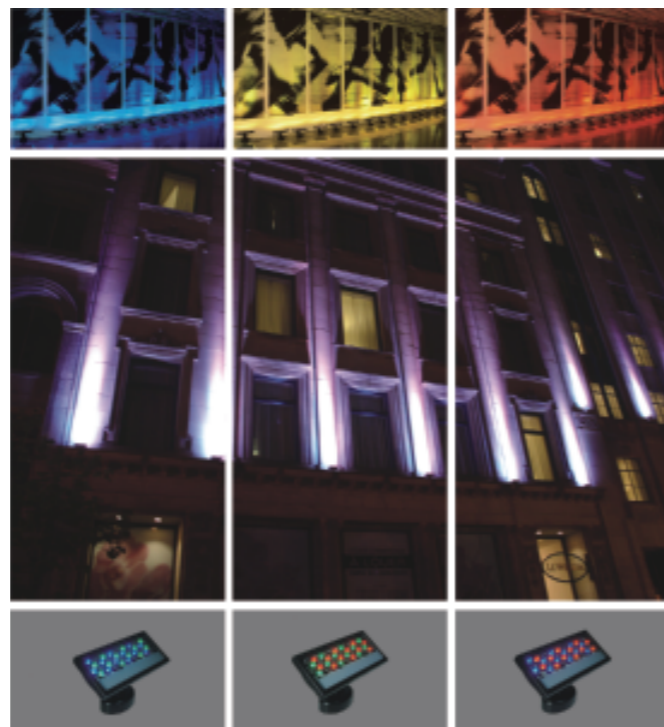

### G2G LIGHTING

155A 10th St Passaic, NJ07055

T: 973-575-2600 F: 973-575-2603

[www.g2glighting.com](http://www.g2glighting.com)

**G2G LED WALL WASHER**  
**1C SERIES**

<b>Model</b>	G2GLWW-1C-36P
Size	L13xW5.9xH8.3in
Main Body	Die Cast Aluminum/ADC12
Weight	4.3Kgs
LED Quantity	36 Power LEDs
Color	R-12,G-12,B-12
Input Voltage	120V~240V AC
Working Voltage	24VDC
Power Consumption	40W (Max.)
Lens	10° 20° 45° 15X50°