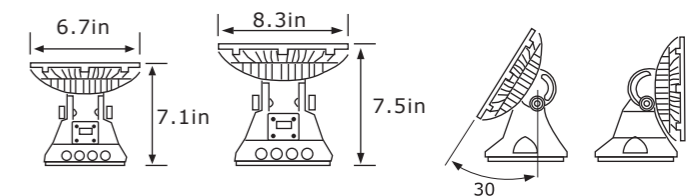

**G2G LED WALL WASHER**  
**2 SERIES**

G2GLWW-2-36P

G2GLWW-2-72P

G2GLWW-2-144P

Model	G2GLWW-2-36P	G2GLWW-2-72P	G2GLWW-2-144P
Size	L13xW5.9xH6.7in	L25.1xW5.9xH6.7in	L47.2xW5.9xH6.7in
Main Body	Extruded Aluminum.6063	Extruded Aluminum.6063	Extruded Aluminum.6063
Weight	5.0Kgs	8.5Kgs	15Kgs
LED Quantity	36 Power LEDs	72 Power LEDs	144 Power LEDs
Color	R-12,G-12,B-12	R-24,G-24,B-24	R-48,G-48,B-48
Input Voltage	120V/240VAC	120V/240VAC	120V/240VAC
Working Voltage	24VDC	24VDC	24VDC
Power Consumption	40W (Max.)	90W (Max.)	170W (Max.)
Lens	10° 20° 45° 15X50°	10° 20° 45° 15X50°	10° 20° 45° 15X50°

**G2G LED WALL WASHER**  
**5B SERIES**

Model	G2GLWW-5B-18P-L500	G2GLWW-5B-36P-L1000	G2GLWW-5B-36P-L1200
Size	L22.8xW5.8xH2.8in	L44xW5.8xH2.8in	L47.2xW5.8xH2.8in
Main Body	Extruded Aluminum.6063	Extruded Aluminum.6063	Extruded Aluminum.6063
Weight	2.8 Kgs	4.3Kgs	4.6Kgs
LED Quantity	18 Power LEDs	36 Power LEDs	36 Power LEDs
Color	R-6,G-6,B-6	R-12,G-12,B-12	R-12,G-12,B-12
Input Voltage	120V~240V AC	120V~240V AC	120V~240V AC
Working Voltage	24VDC	24VDC	24VDC
Power Consumption	20W (Max.)	40W (Max.)	40W (Max.)
Lens	10° 20° 45°	10° 20° 45°	10° 20° 45°

**G2G LED WALL WASHER**  
**6B SERIES**

G2GLWW-6B-36P

G2GLWW-6B-18P

Model	G2GLWW-6B-18P	G2GLWW-6B-36P
Size	D6.7xH7.1in	D8.3xH7.5in
Main Body	Die CastAluminum/ADC12	Die CastAluminum/ADC12
Weight	2.35Kgs	3.17Kgs
LED Quantity	18 Power LEDs	36 Power LEDs
Color	R-6,G-6,B-6	R-12,G-12,B-12
Input Voltage	100~240V AC	100~240V AC
Working Voltage	24VDC	24VDC
Power Consumption	20W (Max.)	36W (Max.)
Lens	10° 20° 45° 15X50°	10° 20° 45° 15X50°